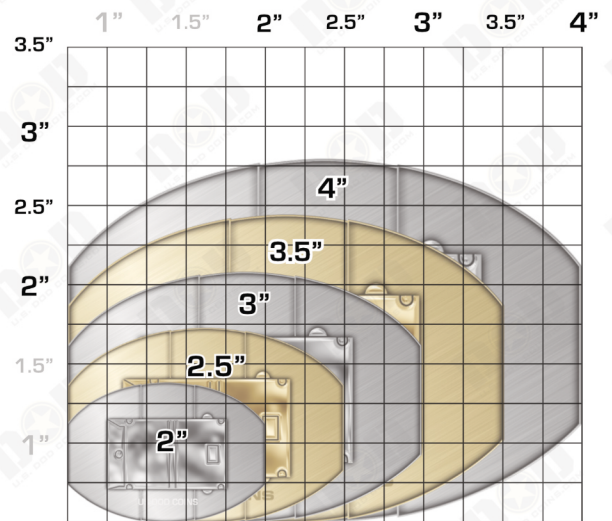

SIDE A

COLORS [UP TO 7 PER SIDE]

-
-
-
-
-
-
-

POPULAR OPTIONS

[CIRCLE AS MANY AS YOU WANT]

SIDE B

EXTRA OPTIONS

[CHECK AS MANY AS YOU WANT]

- EPOXY
- SEQ. NUMBERING
- OFFSET PRINT
- BOTTLE OPENER
- CUSTOM ENGRAVING
- SILKSCREEN

SIZE OPTIONS:

PLATING OPTIONS

[CHECK AS MANY AS YOU WANT]

NOTES:
