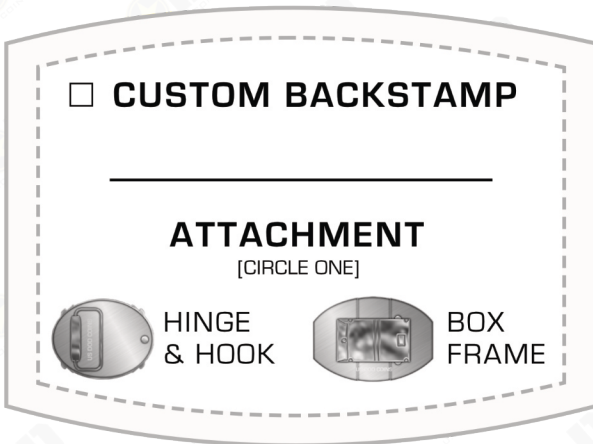

SIDE A

COLORS [UP TO 7 PER SIDE]

-
-
-
-
-
-
-

POPULAR OPTIONS

[CIRCLE AS MANY AS YOU WANT]

SIDE B

EXTRA OPTIONS

[CHECK AS MANY AS YOU WANT]

- EPOXY
- SEQ. NUMBERING
- OFFSET PRINT
- BOTTLE OPENER
- CUSTOM ENGRAVING
- SILKSCREEN

SIZE OPTIONS:

PLATING OPTIONS

[CHECK AS MANY AS YOU WANT]

NOTES:
