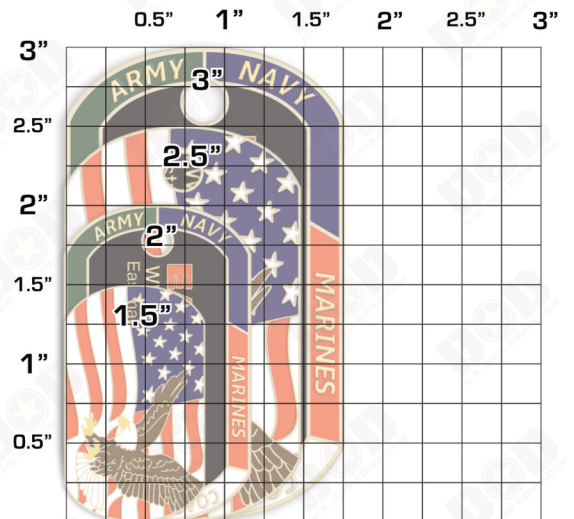

SIZE OPTIONS:

PLATING OPTIONS

[CHECK AS MANY AS YOU WANT]

NOTES: _____

_____

_____